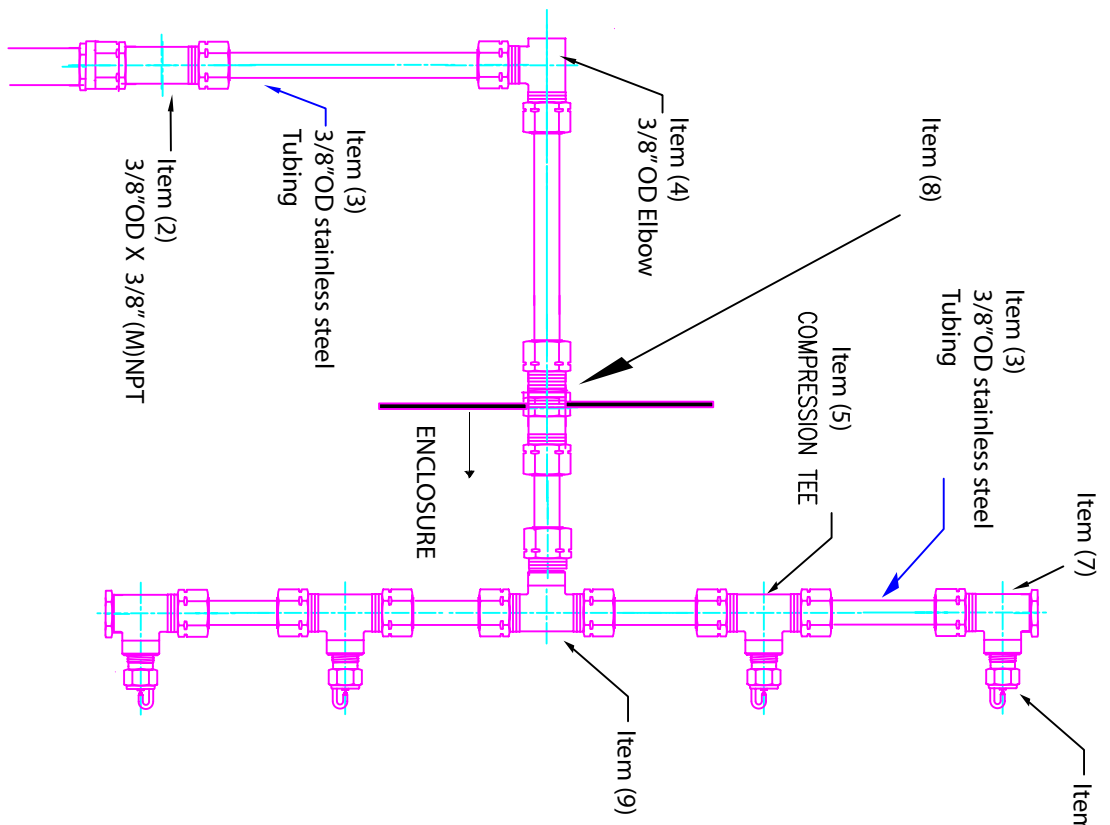

ZONE	LTR	DESCRIPTION	REVISIONS	DATE	EON

BILL OF MATERIALS

Item	Part Number	Description	Qty
(1)	XM-M08.10N	High pressure pump	1
(2)	BMC-R	Male Connector 3/8" OD x 3/8"(M) NPT	1
(3)		3/8" OD x 6m stainless steel tubing	1 lot
(4)		Union Elbow, 3/8"OD x 3/8"OD	1
(5)		Female Branch Tee, brass nickel plated 3/8" OD x 3/8"OD x 1/8" (F) NPT	2
(6)	RI-15	Ruby Insert Fog Nozzle	4
(7)		Female Elbow, brass nickel plated 3/8" OD x 1/8" (F) NPT	2
(8)		Bulkhead Union 3/8"OD x 3/8"OD	1
(9)		Union Tee 3/8" OD x 3/8"OD x 3/8"OD	1

All fittings are of brass material with nickel plating.

NOZZLE & TEE ASSEMBLY

stainless steel
Rotate in any degree

NOZZLE SPECIFICATIONS

Nozzle Number	Orifice (mm)	Flow Rate in LPM at BAR
		40 60 70 80 100 140
RI-15	.15	.072 .089 .097 .106 .119 .140

Material : 316 stainless steel with Ruby Insert orifice

High pressure pump
Model : XM-M08.10N
Code 22095
Flow rate : 8.0 Liter/min @100 bar
Power : 2 HP / 1.5 kw, 1450 rpm
Supply 220VAC

MATERIAL	FINISH
ASSY	125 ✓