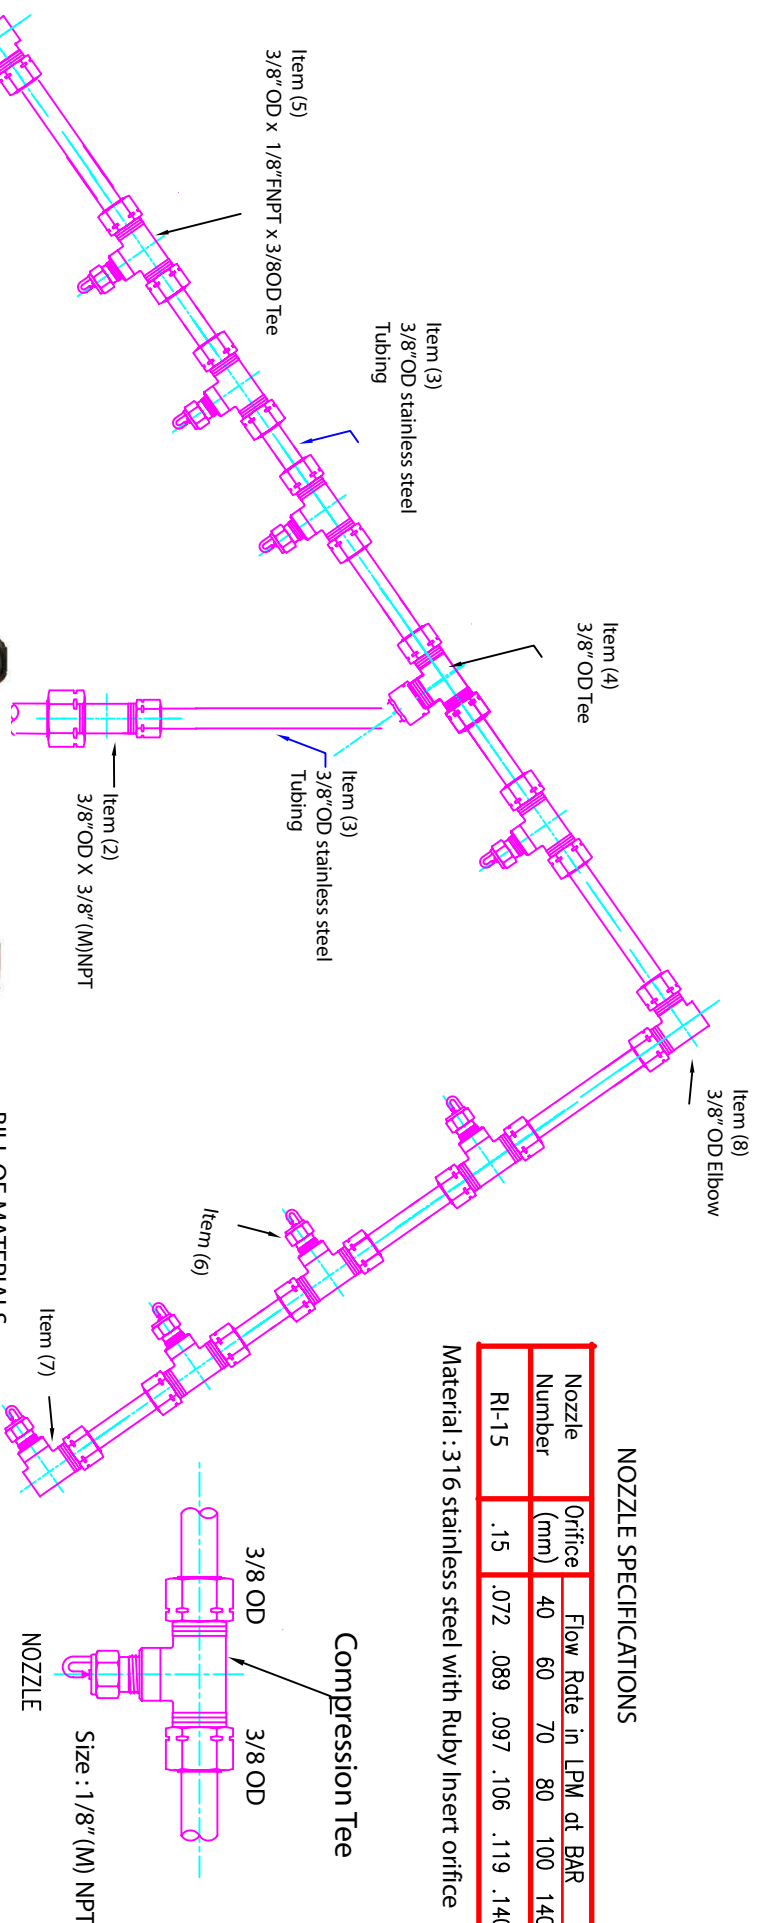

NOZZLE SPECIFICATIONS								
Nozzle Number	Orifice (mm)	Flow Rate in LPM at BAR	40	60	70	80	100	140
R1-15	.15	.072	.089	.097	.106	.119	.140	

Material : 316 stainless steel with Ruby Insert orifice

BILL OF MATERIALS

Item	Part Number	Description	Qty
(1)	XM-M08.10N	High pressure pump	1
(2)	Adapter	3/8OD x 3/8" Male NPT	1
(3)	3/8 -316L- Tubing	3/8 OD x 6m (20 ft) SS tubing	2
(4)	SUT-6	3/8 OD Tee	1
(5)	SFBT6-2N	SS316 Tee 3/8 OD x 1/8" NPT x 3/8 OD	10
(6)	R1-15	Ruby Insert Fog Nozzle	12
(7)	SFE6-2N	SS316 Elbow 3/8 OD x 1/8" (F) NPT	2
(8)	SFE6-	SS316 Elbow 3/8 OD x 3/8 OD	2

Item (1)
High pressure pump
Model : XM-M08.10N
Code 22095
Flow rate : 8.0 Liter/min @100 bar
Power : 2 HP / 1.5 kw, 1450 rpm
Supply 220VAC