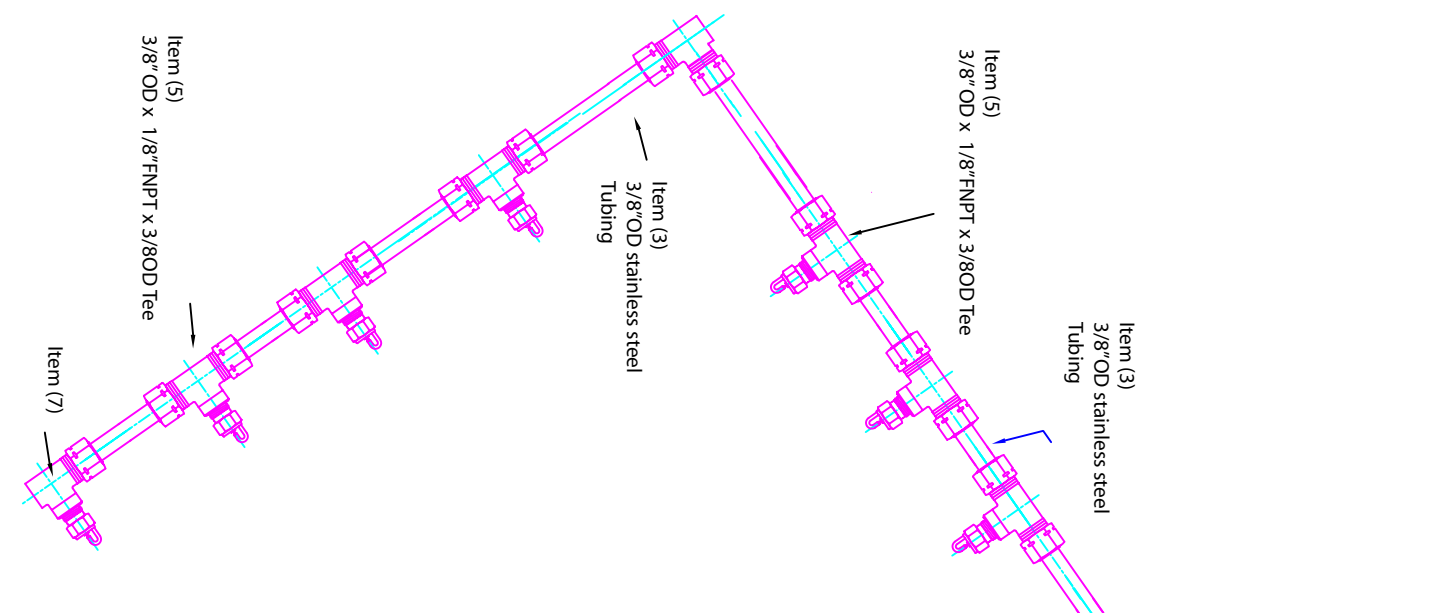

NOZZLE SPECIFICATIONS								
Nozzle Number	Orifice (mm)	Flow Rate in LPM at BAR	40	60	70	80	100	140
R1-15	.15	.072	.089	.097	.106	.119	.140	

Material : 316 stainless steel with Ruby Insert orifice

BILL OF MATERIALS

Item	Part Number	Description	Qty
(1)	XM-M08.10N	High pressure pump	1
(2)	Adapter	3/8OD x 3/8" Male NPT	1
(3)	3/8 -316L- Tubing	3/8 OD x 6m (20 ft) SS tubing	2
(4)	SUT-6	3/8 OD Tee	1
(5)	SFBT6-2N	SS316 Tee 3/8 OD x 1/8" NPT x 3/8 OD	10
(6)	R1-15	Ruby Insert Fog Nozzle	12
(7)	SFE6-2N	SS316 Elbow 3/8 OD x 1/8" (F) NPT	2
(8)	SFE6-	SS316 Elbow 3/8 OD x 3/8 OD	2

Item (1)
High pressure pump
Model : XM-M08.10N
Code 22095
Flow rate : 8.0 Liter/min @100 bar
Power : 2 HP / 1.5 kw, 1450 rpm
Supply 220VAC